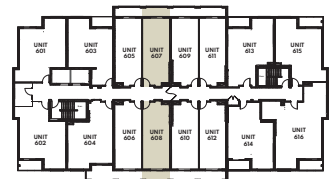

The Talbot Manor

MY LIFE RETIREMENT CLUB

THE ASHBURY STUDIO SUITE - BARRIER FREE - 325 SQ. FT.

Second Floor

Third Floor

Fourth Floor

Fifth Floor

Sixth Floor