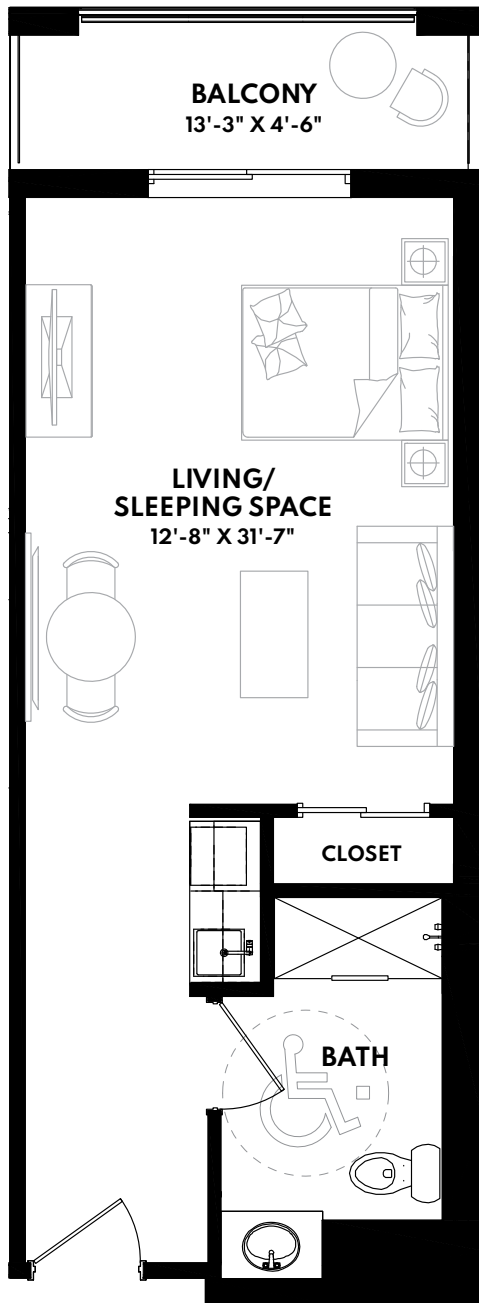

The Talbot Manor

MY LIFE RETIREMENT CLUB

THE ASHBURY STUDIO SUITE - BARRIER FREE - 325 SQ. FT.

Second Floor

Third Floor

Fourth Floor

Fifth Floor

Sixth Floor