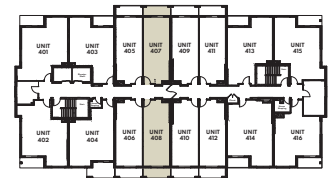

The Talbot Manor

MY LIFE RETIREMENT CLUB

THE ASHBURY STUDIO SUITE - BARRIER FREE - 325 SQ. FT.

Second Floor

Third Floor

Fourth Floor

Fifth Floor

Sixth Floor