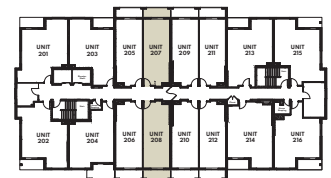

The Talbot Manor

MY LIFE RETIREMENT CLUB

THE ASHBURY STUDIO SUITE - BARRIER FREE - 325 SQ. FT.

Second Floor

Third Floor

Fourth Floor

Fifth Floor

Sixth Floor