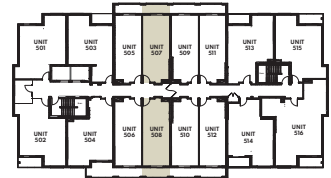

The Talbot Manor

MY LIFE RETIREMENT CLUB

THE ASHBURY STUDIO SUITE - BARRIER FREE - 325 SQ. FT.

Second Floor

Third Floor

Fourth Floor

Fifth Floor

Sixth Floor