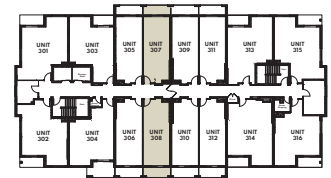

The Talbot Manor

MY LIFE RETIREMENT CLUB

THE ASHBURY STUDIO SUITE - BARRIER FREE - 325 SQ. FT.

Second Floor

Third Floor

Fourth Floor

Fifth Floor

Sixth Floor